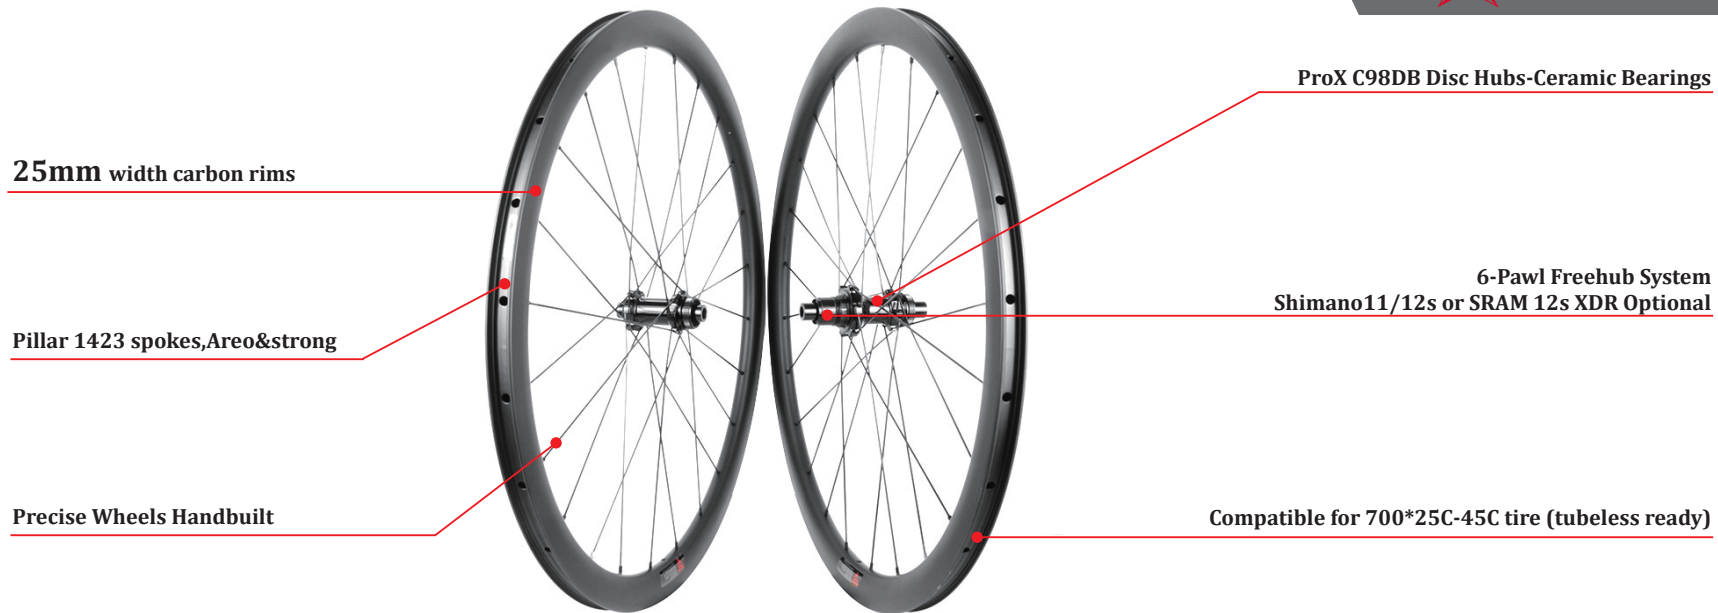

28mm width carbon rims

Pillar 1423 spokes, Aero & strong

Precise Wheels Handbuilt

ProX C98DB Disc Hubs-Ceramic Bearings

**6-Pawl Freehub System
Shimano 11/12s or SRAM 12s XDR Optional**

Compatible for 700*28C-45C tire (tubeless ready)

ProX Affordable C98DB Ceramic Bearing Carbon Road Wheels (28mm Width)

Model	C98DB-PRD28-22C-1423	C98DB-PRD28-33C-1423	C98DB-PRD28-38C-1423	C98DB-PRD28-44C-1423	C98DB-PRD28-50C-1423	C98DB-PRD28-55C-1423
Rim Drawing						
Rim Depth	22mm	33mm	38mm	44mm	50mm	55mm
Rim Width	28mm Outer (21mm Inner)	28mm Outer (21mm Inner)	28mm Outer (21mm Inner)	28mm Outer (21mm Inner)	28mm Outer (21mm Inner)	28mm Outer (21mm Inner)
Tire Type	Tubeless or Clincher	Tubeless or Clincher	Tubeless or Clincher	Tubeless or Clincher	Tubeless or Clincher	Tubeless or Clincher
Hub	ProX C98DB Disc	ProX C98DB Disc	ProX C98DB Disc	ProX C98DB Disc	ProX C98DB Disc	ProX C98DB Disc
Front Size	12*100mm Thru-Axle	12*100mm Thru-Axle	12*100mm Thru-Axle	12*100mm Thru-Axle	12*100mm Thru-Axle	12*100mm Thru-Axle
Rear Size	12*142mm Thru-Axle	12*142mm Thru-Axle	12*142mm Thru-Axle	12*142mm Thru-Axle	12*142mm Thru-Axle	12*142mm Thru-Axle
Spoke	Pillar 1423	Pillar 1423	Pillar 1423	Pillar 1423	Pillar 1423	Pillar 1423
Tire Size (Recommended)	700*28C-45C	700*28C-45C	700*28C-45C	700*28C-45C	700*28C-45C	700*28C-45C
Weight (+/-3%)	1447g	1487g	1507g	1547g	1607g	1647g