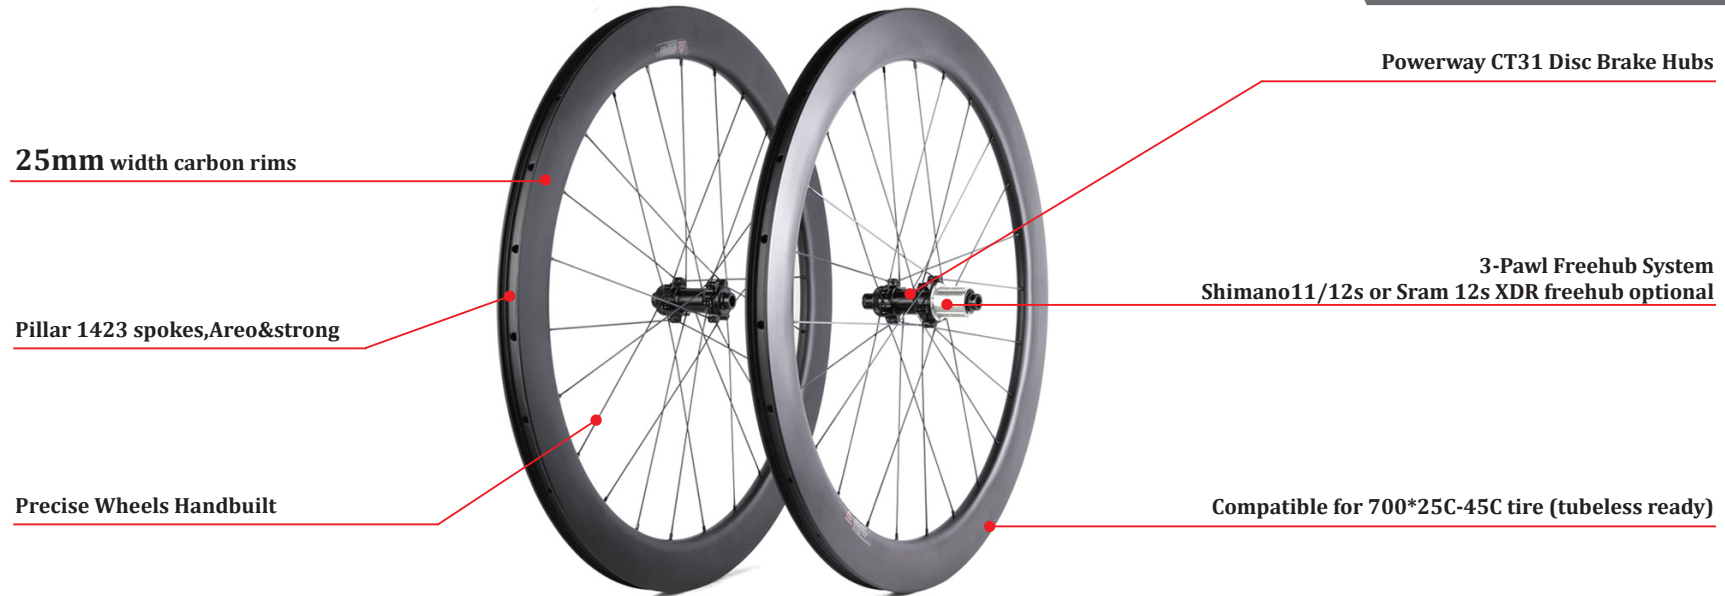

ProX Affordable 31DB Powerway Disc Brake Carbon Road Wheels (25mm Width)

Model	31DB-PRD25-30C-1423	31DB-PRD25-38C-1423	31DB-PRD25-45C-1423	31DB-PRD25-50C-1423	31DB-PRD25-60C-1423	31DB-PRD25-80C-1423
Rim Drawing						
Rim Depth	30mm	38mm	45mm	50mm	60mm	80mm
Rim Width	25mm Outer (18mm Inner)	25mm Outer (18mm Inner)	25mm Outer (18mm Inner)	25mm Outer (18mm Inner)	25mm Outer (18mm Inner)	25mm Outer (18mm Inner)
Tire Type	Tubeless or Clincher	Tubeless or Clincher	Tubeless or Clincher	Tubeless or Clincher	Tubeless or Clincher	Tubeless or Clincher
Hub	Powerway CT31 Disc	Powerway CT31 Disc	Powerway CT31 Disc	Powerway CT31 Disc	Powerway CT31 Disc	Powerway CT31 Disc
Front Size	12*100mm Thru-Axle	12*100mm Thru-Axle	12*100mm Thru-Axle	12*100mm Thru-Axle	12*100mm Thru-Axle	12*100mm Thru-Axle
Rear Size	12*142mm Thru-Axle	12*142mm Thru-Axle	12*142mm Thru-Axle	12*142mm Thru-Axle	12*142mm Thru-Axle	12*142mm Thru-Axle
Spoke	Pillar 1423	Pillar 1423	Pillar 1423	Pillar 1423	Pillar 1423	Pillar 1423
Tire Size (Recommended)	700*25C-45C	700*25C-45C	700*25C-45C	700*25C-45C	700*25C-45C	700*25C-45C
Weight (+/-3%)	1509g	1529g	1589g	1649g	1789g	2069g